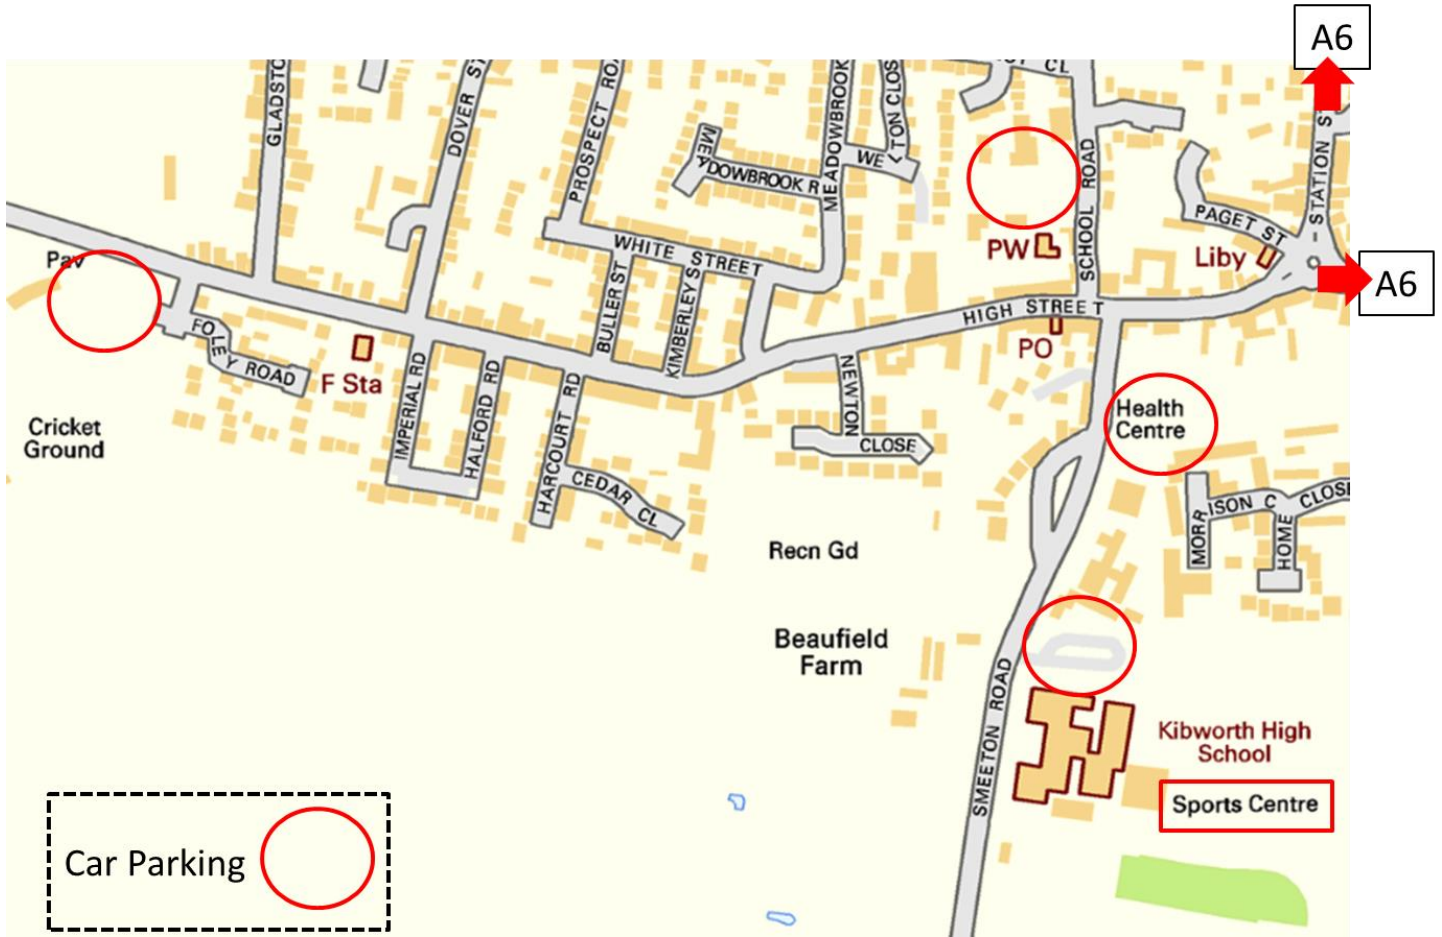

The Kibworth 6

LRR L WINTER LEAGUE 2015 – RACE 3

Organised by: Roadhogs Leicester AC

Sponsored by: The Leicester Mercury

Licence	:	2015-14121 (Run Britain)
RACE QUERIES	:	Race Directors: Colin Smith 0116 2773085, Dave swan 0116 2919745
DATE	:	Sunday 8th March 2015
START	:	10:30am
REGISTRATION	:	Kibworth Sports Centre, adjoining Kibworth High School, Smeeton Road, Kibworth Beauchamp
REFRESHMENTS	:	Available before, during and after the race
DISTANCE	:	6 miles, officially measured
START & FINISH	:	Kibworth Sports Centre
COURSE	:	Kibworth Beauchamp, Smeeton Westerby, Saddington, Saddington Reservoir, Gumley Top, Smeeton Westerby, Kibworth
CHANGING	:	Kibworth Sports Centre
PARKING	:	Available at Kibworth Sports Centre, Kibworth School and the Health Centre nearby. When these are full, you will be directed to the public car park off School Road (0.4 miles) in the village and Kibworth Cricket or Bowls Clubs (0.8 miles), so you may like to go there in the first place. Parking at the venue is very limited so please try to share transport.
COURSE PROFILE	:	Undulating, with two steep climbs
SAFETY INSTRUCTIONS FOR RUNNERS	:	<ol style="list-style-type: none">1. Runners will assemble in the main school car park and be walked to the start once the road closure is in operation.2. Care: There are 'speed cushions' on the approach to the line.3. The road will be closed through Smeeton Westerby, on the way out, but runners should remain alert.4. There are 3 junctions on the course where runners must give way to traffic; in Saddington Village (Main St/Weir Rd) and at the top of Gumley Hill (2).5. As the race returns to Smeeton Westerby, runners must keep to the left hand side until after the canal bridge on Gumley Road, before crossing to the right.6. Runners must stay on the right through Smeeton Westerby and to the finish; the road will not be closed.

For results and information on Roadhogs, visit the club website at: www.roadhogs.org.uk

VENUE AND PARKING

COURSE